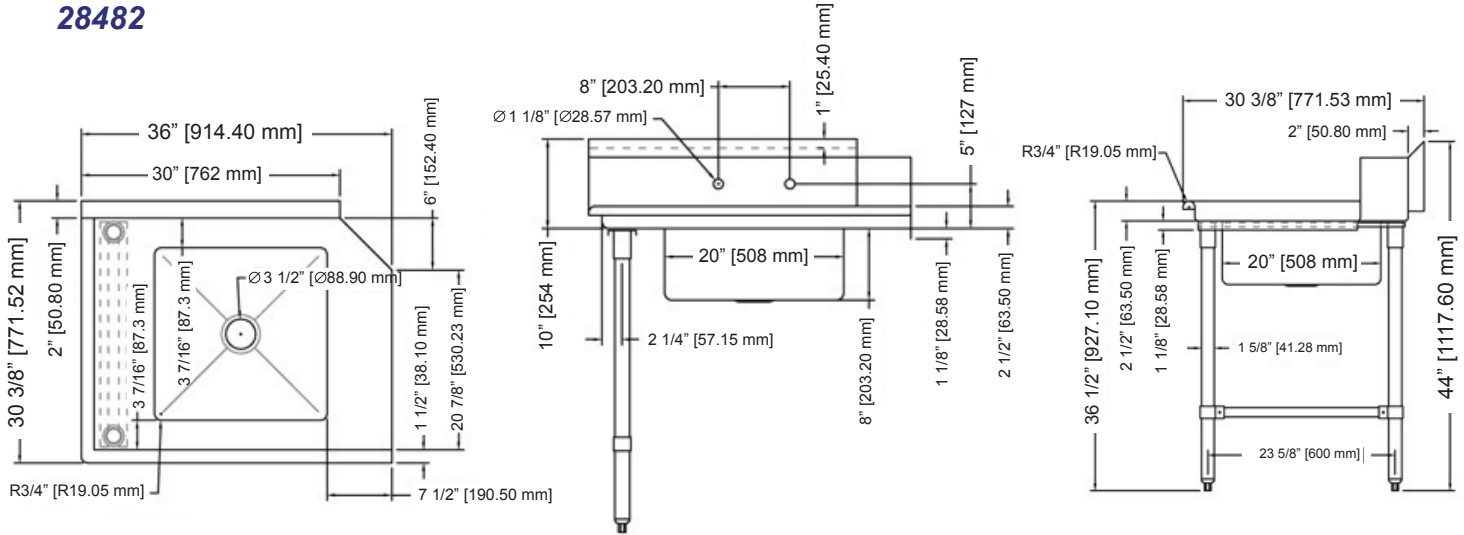

TECHNICAL DRAWINGS AND DIMENSIONS

28482