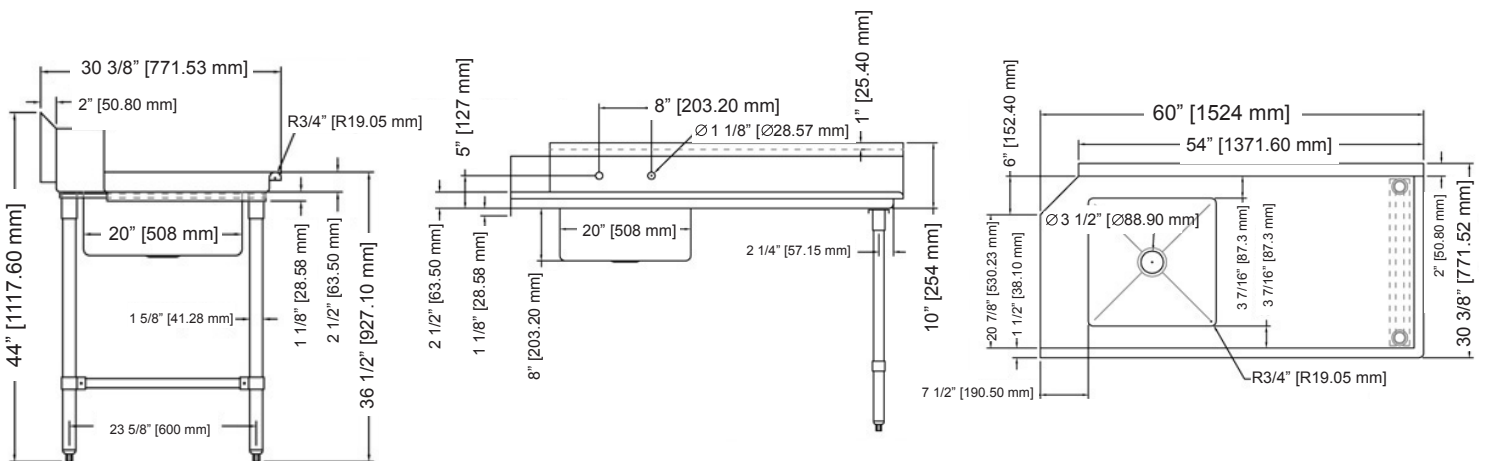

TECHNICAL DRAWINGS AND DIMENSIONS

28487

OMCAN INC.

Telephone: 1-800-465-0234

Fax: (905) 607-0234

Email: sales@omcan.com

Website: www.omcan.com

Follow us to keep up to date with the latest news and offers

2015.E.O.E