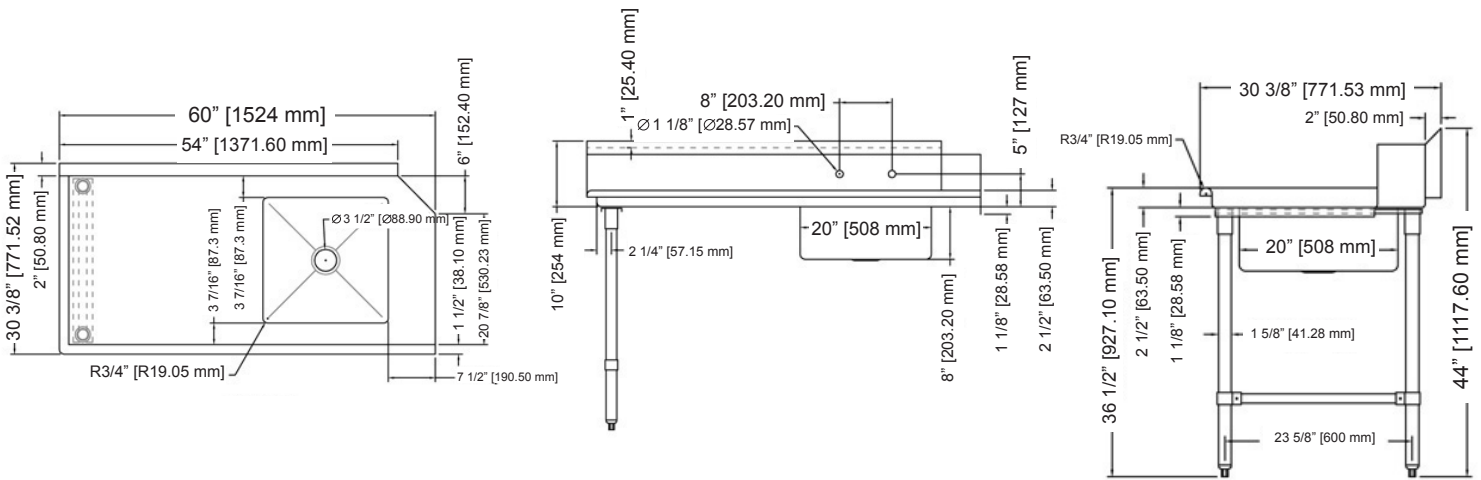

TECHNICAL DRAWINGS AND DIMENSIONS

28486