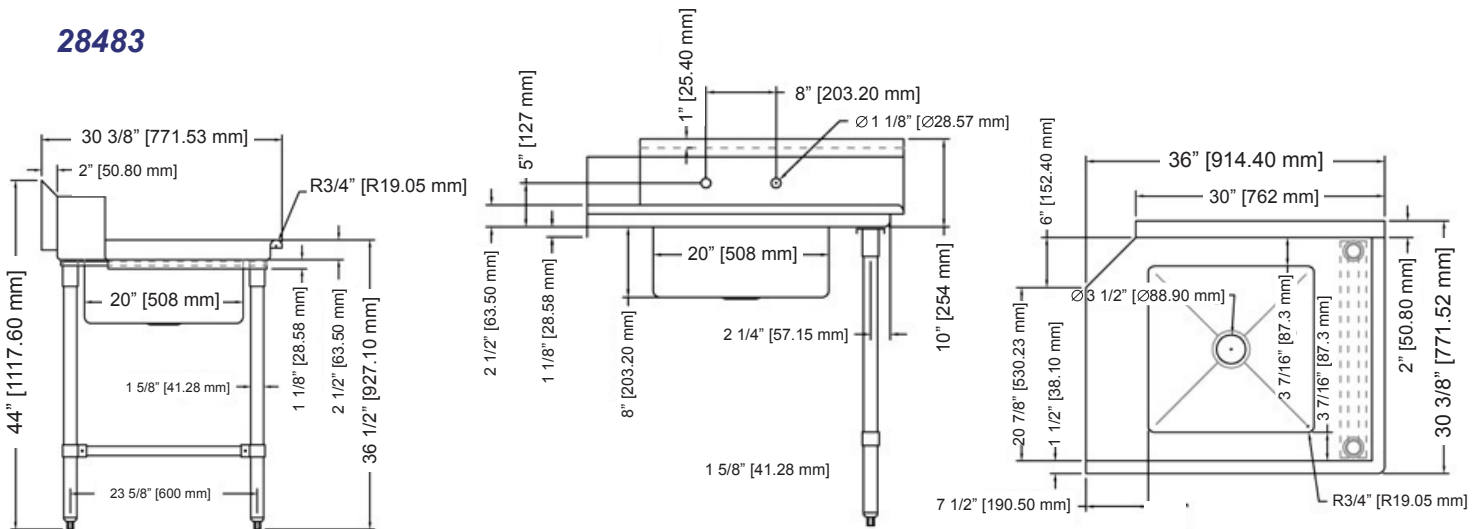

TECHNICAL DRAWINGS AND DIMENSIONS

28483

OMCAN INC.

Telephone: 1-800-465-0234

Fax: (905) 607-0234

Email: sales@omcan.com

Website: www.omcan.com

Follow us to keep up to date with the latest news and offers

2015.E.O.E