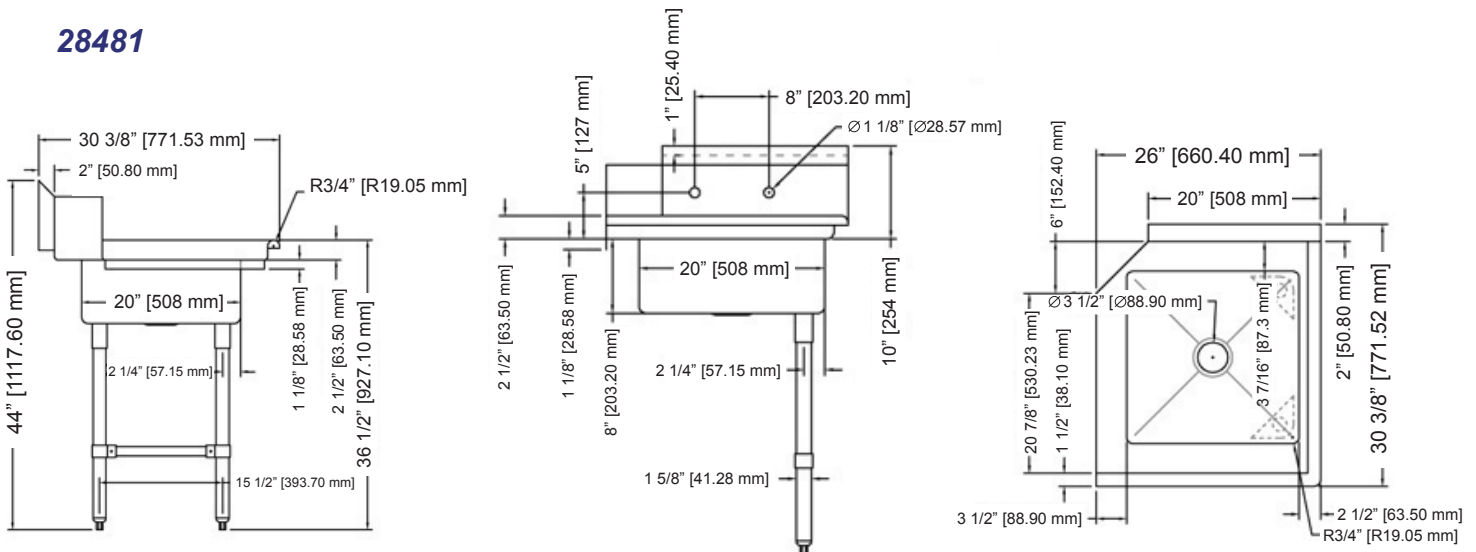

TECHNICAL DRAWINGS AND DIMENSIONS

28481

OMCAN INC.

Telephone: 1-800-465-0234

Fax: (905) 607-0234

Email: sales@omcan.com

Website: www.omcan.com

Follow us to keep up to date with the latest news and offers

2015.E.O.E