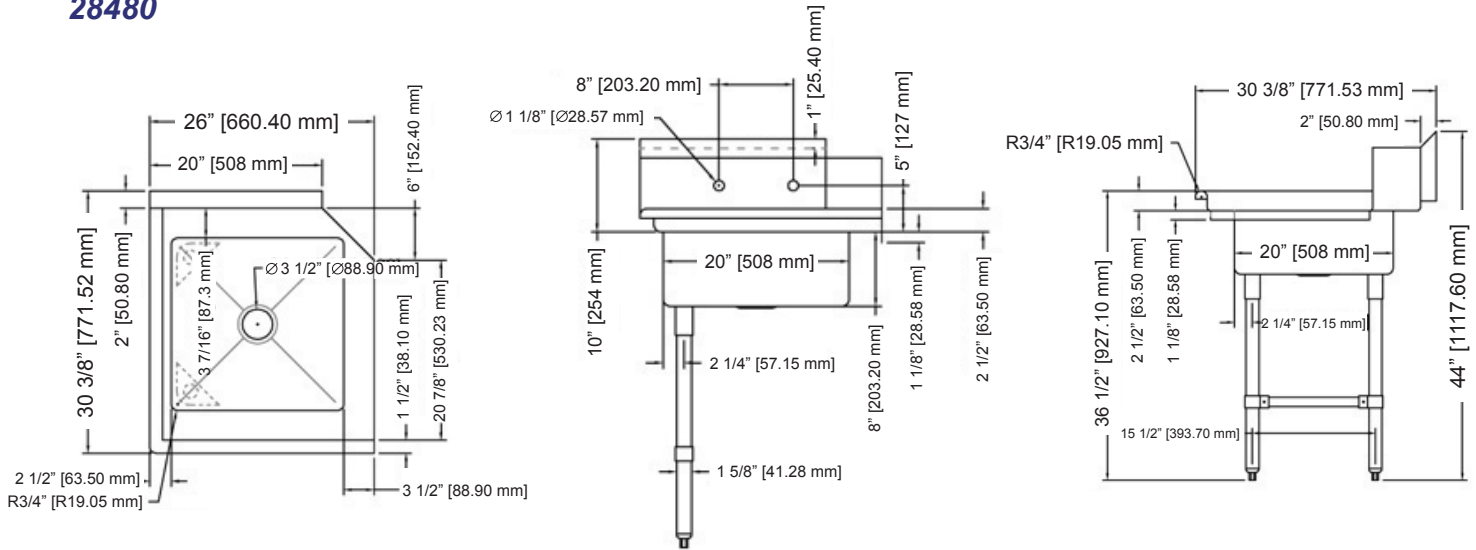

TECHNICAL DRAWINGS AND DIMENSIONS

28480