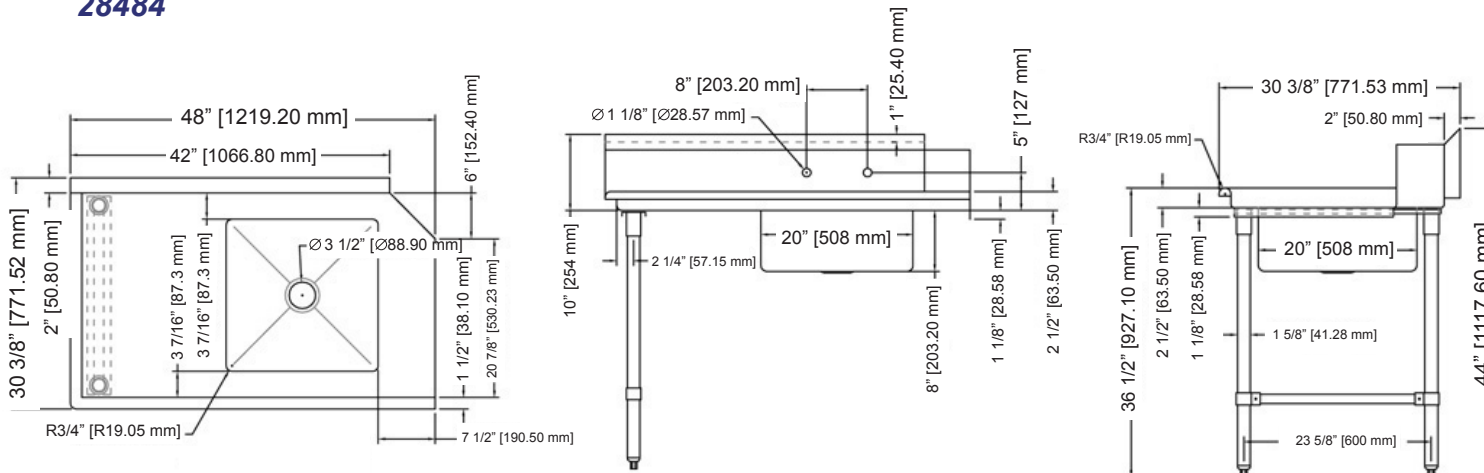

TECHNICAL DRAWINGS AND DIMENSIONS

28484