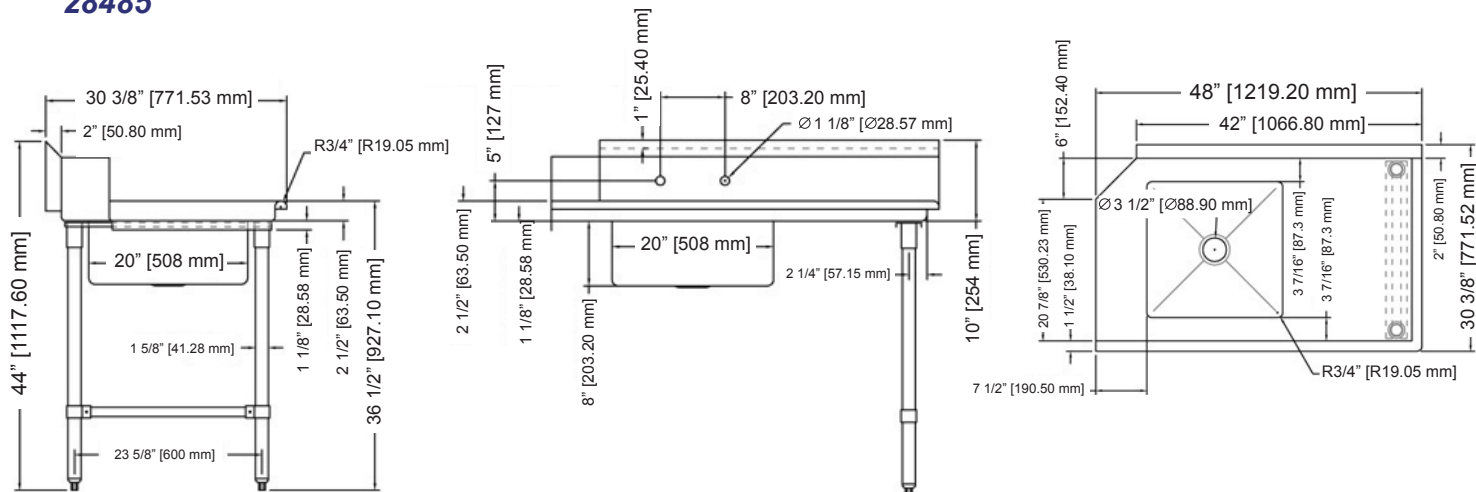

TECHNICAL DRAWINGS AND DIMENSIONS

28485

OMCAN INC.

Telephone: 1-800-465-0234

Fax: (905) 607-0234

Email: sales@omcan.com

Website: www.omcan.com

Follow us to keep up to date with the latest news and offers